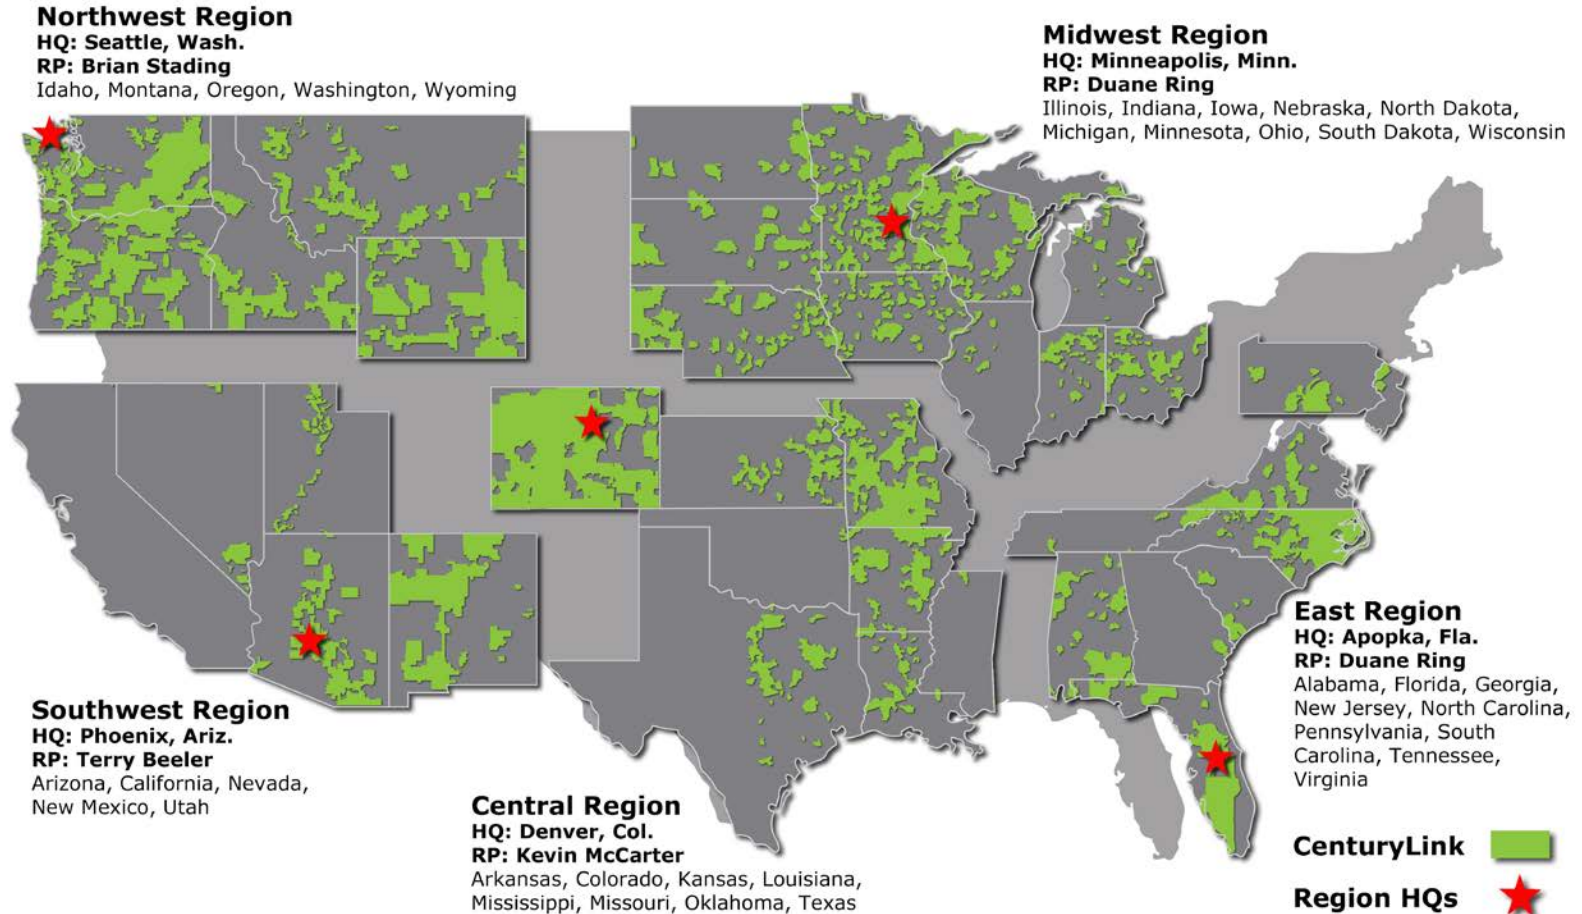

# CenturyLink

# CenturyLink Is...

CenturyLink is the third largest telecommunications company in the United States and is recognized as a leader in the network services market by technology industry analyst firms. The company is a global leader in cloud infrastructure and hosted IT solutions for enterprise customers. CenturyLink provides data, voice and managed services in local, national and select international markets through its high-quality advanced fiber optic network and multiple data centers for businesses and consumers. The company also offers advanced entertainment services under the CenturyLink® Prism™ TV and DIRECTV brands. Headquartered in Monroe, La., CenturyLink is an S&P 500 company and is included among the Fortune 500 list of America's largest corporations. For more information, visit [www.centurylink.com](http://www.centurylink.com).

# CenturyLink is a local company with national reach

# And an international presence

○ CenturyLink Technology Solutions' largest international data centers