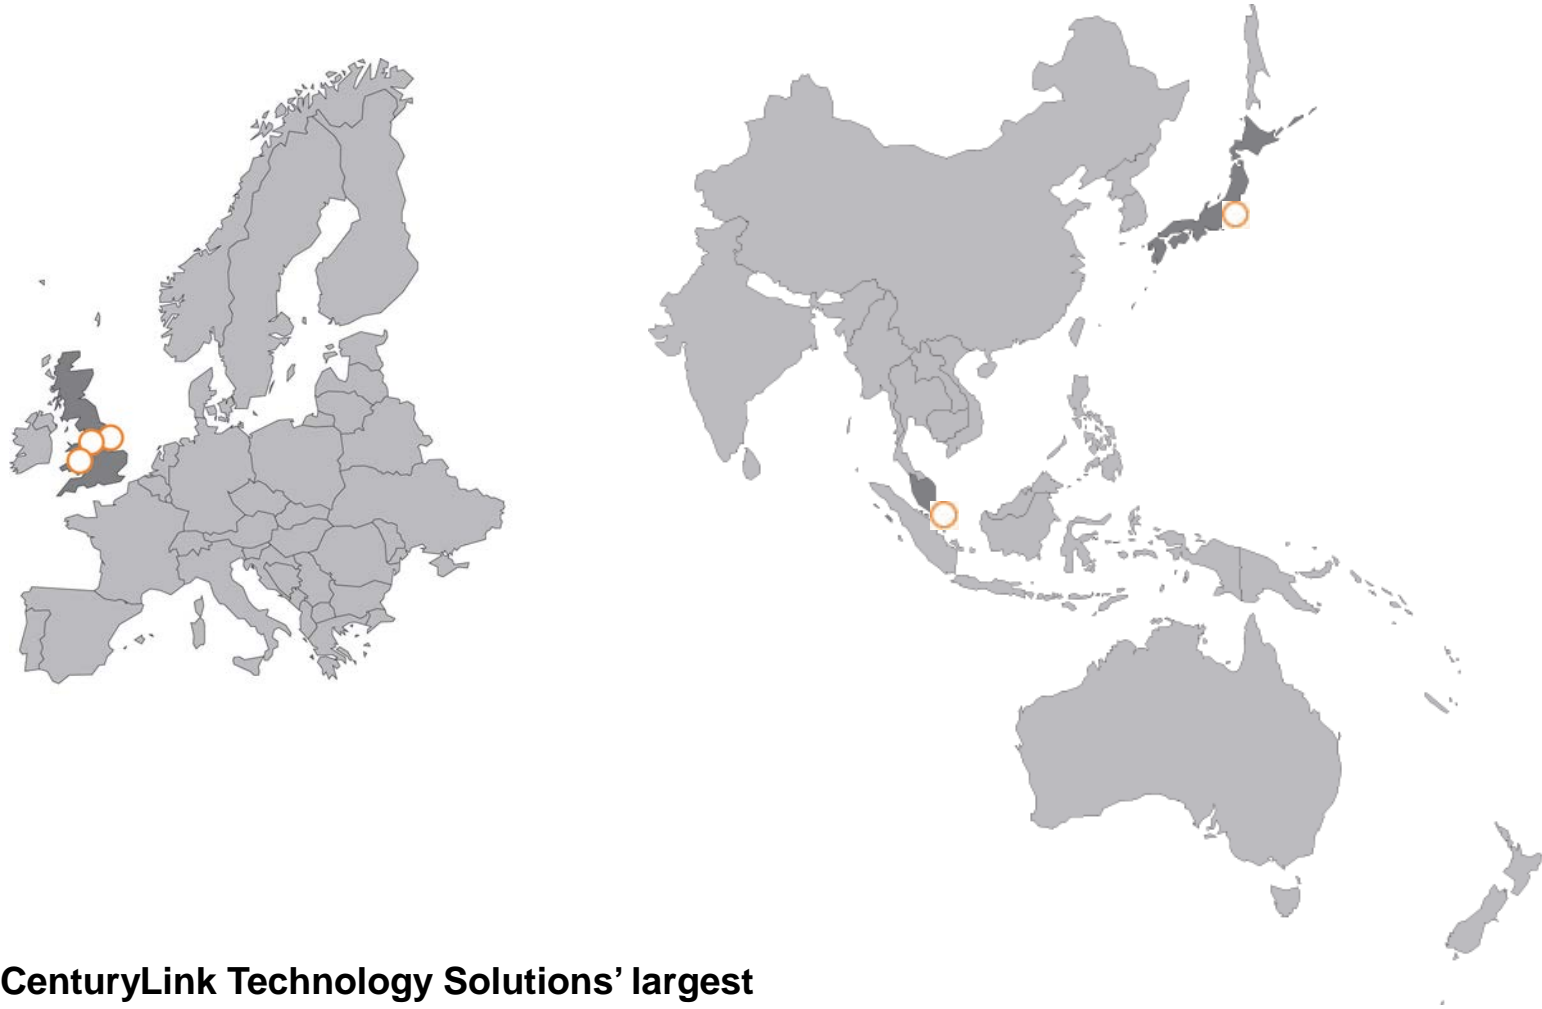

# CenturyLink Is...

CenturyLink is the third largest telecommunications company in the United States and is recognized as a leader in the network services market by technology industry analyst firms. The company is a global leader in cloud infrastructure and hosted IT solutions for enterprise customers. CenturyLink provides data, voice and managed services in local, national and select international markets through its high-quality advanced fiber optic network and multiple data centers for businesses and consumers. The company also offers advanced entertainment services under the CenturyLink® Prism™ TV and DIRECTV brands. Headquartered in Monroe, La., CenturyLink is an S&P 500 company and is included among the Fortune 500 list of America's largest corporations. For more information, visit [www.centurylink.com](http://www.centurylink.com).

# CenturyLink is a local company with national reach

# And an international presence

○ CenturyLink Technology Solutions' largest international data centers